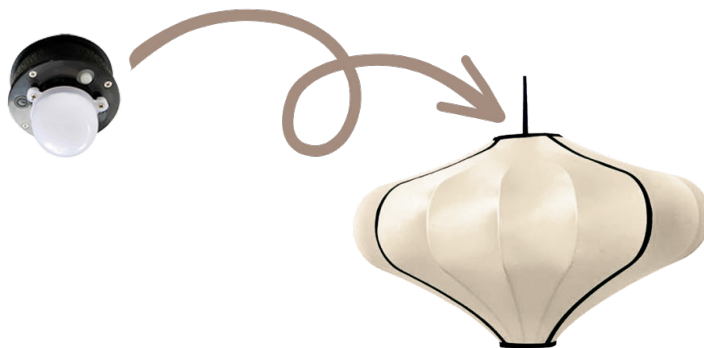

*Remarks: Light source is a separate light unit (LP5001) to be placed on top of the lantern
Lantern is water splash proof only*

LP1005YL Lantern • 60 cm ø • Yellow

LP1004YL Lantern • 40 cm ø • Yellow

LP1005TQ Lantern • 60 cm ø • Turquoise

LP1004TQ Lantern • 40 cm ø • Turquoise

LP4001ZW
Stand (Floor)
213.5cm(H) x 38cm Ø (base)
Metal • Black
Need assembling

LP4002ZW
Stand (Table)
81cm(H) x 25cm Ø (base)
Metal • Black
Need assembling

LP5001

Light source type: LED

Color: Cool White

Power source: recharge by 5V USB type C charging cable 3m (included) / Solar power

Material: ABS + PC

IP44 splash-proof

Light up for 6 hours after fully charged

3 brightness levels (dim / medium / bright)