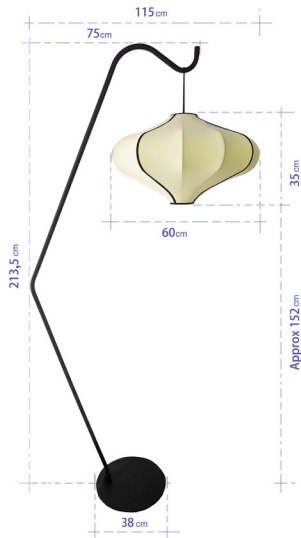

Other available size
LP1001WG • 25 cm Ø
LP1002WG • 40cm Ø

Remarks: all lamp shades for the table and floor can be used as pendant as well

LP2001ZW
Floor Lamp Stand
157cm (H) x 35cm Ø (base)
Metal • Black

*Remarks: Light source is a separate light unit (LP5001) to be placed on top of the lantern
Lantern is water splash proof only*

LP1005YL Lantern • 60 cm ø • Yellow

LP1004YL Lantern • 40 cm ø • Yellow

LP1005TQ Lantern • 60 cm ø • Turquoise

LP1004TQ Lantern • 40 cm ø • Turquoise

LP4001ZW
Stand (Floor)
213.5cm(H) x 38cm Ø (base)
Metal • Black
Need assembling

LP4002ZW
Stand (Table)
81cm(H) x 25cm Ø (base)
Metal • Black
Need assembling

LP5001

Light source type: LED